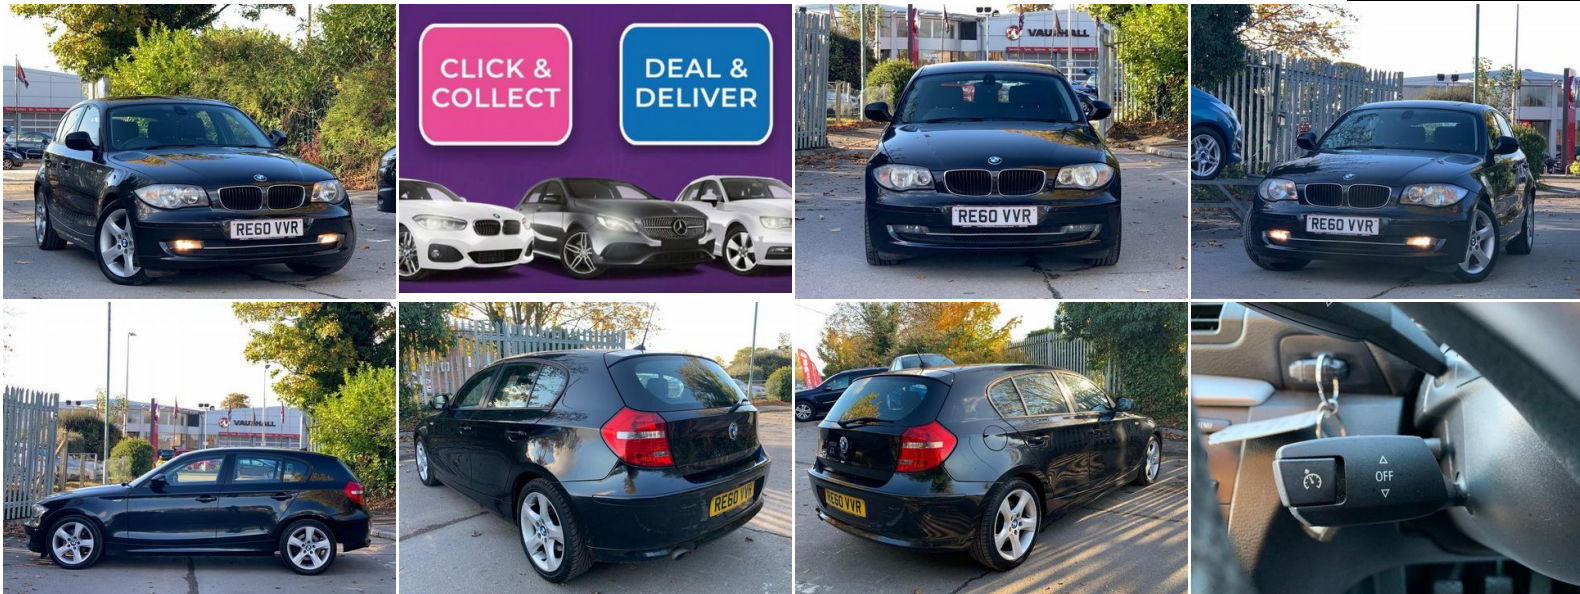

## BMW 1 Series

2.0 118d SE 5dr

FREE 6 MONTHS WARRANTY

**SOLD**

2010

DIESEL

MANUAL

126,676 MILES

1,995CC

### DESCRIPTION

+++FREE 6 MONTHS NATIONWIDE WARRANTY+++ IT WILL COME WITH 12 MONTHS MOT, EXCELLENT CONDITION , ALL CARS IN DOOR SHOW ROOM, PART EXCHANGE WELCOME , NATIONWIDE DELIVERY AVAILABLE. FIRST TO SEE YOU WILL BUY. 24 MONTHS WARRANTY AVAILABLE. ALL CARS ARE HPI CHECKED.

### SOME FEATURES

- ✓ 16in Light Alloy Double - Spoke Style 222 Wheels
- ✓ Air Conditioning, Automatic with Two - Zone Control
- ✓ Alarm System (Thatcham 1)
- ✓ BMW Business Radio with Single CD Player (with MP3 Playback Capability)
- ✓ Electric Windows - Front and Rear
- ✓ On - Board Computer (OBC)
- ✓ Park Distance Control (PDC), Rear
- ✓ Tyre Puncture Warning System (TPWS)