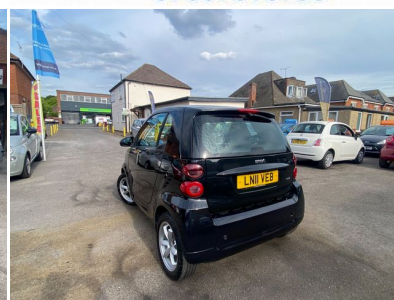

Smart fortwo

1.0 MHD Passion SoftTouch Euro 5 (s/s) 2dr

FREE WARRANTY/FRESH SERVICE

SOLD

Ask about **Nationwide Delivery**

Call us now 07387616793

2011

PETROL

AUTOMATIC

BLACK

74,000 MILES

999CC

DESCRIPTION

+++ FREE WARRANTY, EXTENDED 1 YEAR NATIONWIDE WARRANTY AVAILABLE WITH COMPETITIVE DISCOUNT, TEST DRIVE IS AVAILABLE WITHOUT BOOKING, EXCELLENT CONDITION, IT WILL COME WITH FRESH NEW ENGINE SERVICE, ALL CARS IN DOOR SHOW ROOM, PART EXCHANGE WELCOME, NATIONWIDE DELIVERY AVAILABLE. FIRST TO SEE YOU WILL BUY.