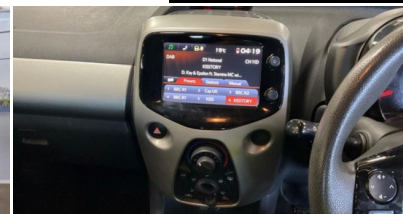

Peugeot 108

1.0 VTi Active Top! Euro 5 5dr Euro 5
LOW TAX/NEW MOT WARRANTY

SOLD

2014

PETROL

MANUAL

BLACK

78,000 MILES

998CC

DESCRIPTION

FREE WARRANTY, EXTENDED WARRANTY AVAILABLE WITH COMPETITIVE DISCOUNT, EXCELLENT CONDITION, IT WILL COME WITH NEW 12 MONTHS MOT PLUS NEW ENGINE SERVICE, ALL CARS IN DOOR SHOW ROOM, PART EXCHANGE WELCOME, NATIONWIDE DELIVERY AVAILABLE. FIRST TO SEE YOU WILL BUY. ALL OF OUR CARS ARE HPI CHECKED, LOW RATE FINANCE AVAILABLE WITH ZERO DEPOSIT OPTION.

SOME FEATURES

- ✓ 12V Power Socket
- ✓ 15in Steel Wheels
- ✓ 3.5mm Jack
- ✓ 7in Multifunction Colour Touchscreen
- ✓ ABS - Anti Lock Braking System
- ✓ Air Conditioning - Manual
- ✓ Airbags - Curtain Front and Rear
- ✓ Airbags - Front Side
- ✓ Airbags - Passenger Deactivation Switch
- ✓ Bluetooth Connectivity - Audio
- ✓ Bluetooth Telephone Facility
- ✓ Child Safety Door Locking
- ✓ DAB Digital Radio
- ✓ Door Handles - Body Coloured
- ✓ Door Mirrors - Body Coloured
- ✓ Door Mirrors - Manually Operated
- ✓ Driver Seat Height Adjustment
- ✓ Drivers Airbag
- ✓ EBF - Electronic Brake Force Distribution
- ✓ Electric Front Windows
- ✓ Electrically Assisted Power Steering
- ✓ ESP - Electronic Stability Programme
- ✓ Front Passenger Airbags
- ✓ Head Restraints - Rear x2
- ✓ Hill Assist
- ✓ ISOFIX Location Points - Rear
- ✓ LED Daytime Running Lights
- ✓ Pollen Filter
- ✓ Rayura Cloth - Black - Aikinite
- ✓ Remote Control Central Locking
- ✓ Retractable Roof - Black Fabric
- ✓ Seats - 50-50 Split Folding Rear
- ✓ Speakers x4
- ✓ Steering Wheel - Height Adjustable
- ✓ Steering Wheel - Multifunction
- ✓ Tyre Pressure Sensors
- ✓ Unfastened Seat Belt Warning - Front
- ✓ USB Input
- ✓ Windows - Pop-Out Opening Rear Side