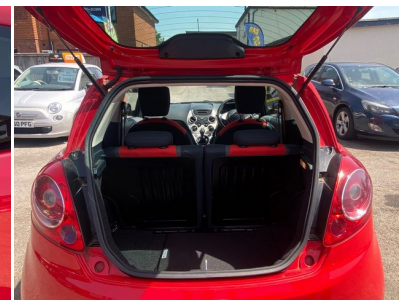

2013

PETROL

MANUAL

RED

35,000 MILES

1,242CC

DESCRIPTION

THIS CAR HAS GOT 15000 MILES FEWER THAN THE AVERAGE, FREE WARRANTY, EXTENDED NATIONWIDE WARRANTY 6 AND 12 MONTHS AVAILABLE WITH COMPETITIVE PRICE. EXCELLENT CONDITION, IT WILL COME WITH NEW ENGINE SERVICE, ALL CARS IN DOOR SHOW ROOM, PART EXCHANGE WELCOME, NATIONWIDE DELIVERY AVAILABLE. FIRST TO SEE YOU WILL BUY. ALL OF OUR CARS ARE HPI CHECKED, LOW RATE FINANCE AVAILABLE WITH ZERO DEPOSIT OPTION.

SOME FEATURES

- ✓ 15in 13 - Spoke Alloy Wheels (195/50 Tyres) with Locking Wheel Bolts
- ✓ 50/50 Split Rear Seat
- ✓ Accessory Power Socket (12V)
- ✓ Air Conditioning - Manual, Includes Pollen Filter
- ✓ Anti-Lock Brakes (ABS) and Mechanical Brake Assist (MBA)
- ✓ Body Coloured Bumpers
- ✓ CD Radio with MP3 and AUX-in Connector
- ✓ Centre Console
- ✓ Centre High - Mounted Stop Light
- ✓ Cup Holder
- ✓ Driver Sunvisor with Flip-Up Vanity Mirror and Stowage Loop, Passenger Sunvisor with Vanity Mirror
- ✓ Drivers Seat Manual 4-Way Adjust (Fore/Aft, Up/Down)
- ✓ Drivers Single Stage Airbag
- ✓ Electric Power Assisted Steering (EPAS)
- ✓ Electrically - Operated Front Windows with Drivers One Shot Up/Down and Passengers One Shot Down

Phev Ltd T/A Mytchett First Cars,

102 Mytchett Road, Mytchett, Camberley, Surrey, GU16 6ET

Tel: **01252 943610**

<https://mytchettfirstcars.co.uk>

Despite our best efforts to present details accurately on our website, some variations, errors or omissions may occur. The information contained on this website does not constitute an offer for sale of any particular vehicle, accessory or specification.

Please contact us to confirm vehicle price, features & details before making any decision to purchase.