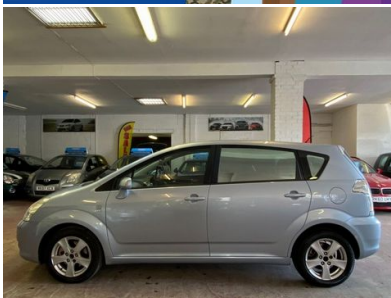

Toyota Corolla Verso

1.8 VVT-i T3 5dr

+++COVID19 FREE DELIVERY+++

SOLD

EXCLUSIVE DISCOUNTS NOW AVAILABLE NHS STAFF, TEACHERS, MILITARY AND THE UK ARMED FORCES

WE'RE HERE FOR YOU

EXCLUSIVE DISCOUNTS NOW AVAILABLE FOR NHS STAFF, TEACHERS, MILITARY & UK ARMED FORCES

CAR DELIVERY SERVICE

CAR CENTER

2005

PETROL

MANUAL

BLUE

86,000 MILES

1,794CC